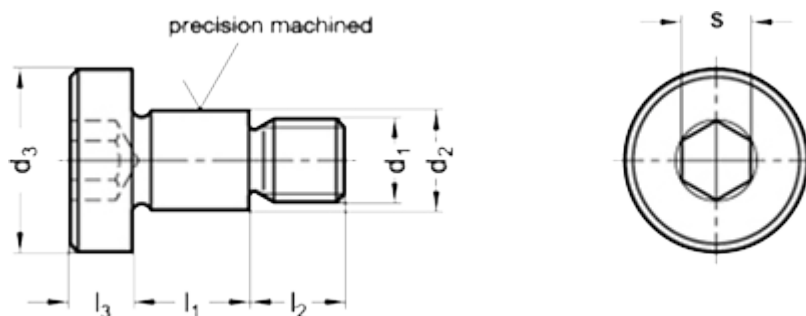

Article number: 207321M567NI

Description: E+G Shoulder screw
GN 732.1-M5-6-7-NI

Measures

Application example

d_1	= M 5
d_2	= 6 -0.03/-0.05
d_3	= 12
$l_1 + 0.20/+0.13$	= 7
l_2	= 7
l_3	= 3
s	= 3
Weight in (g)	= 5