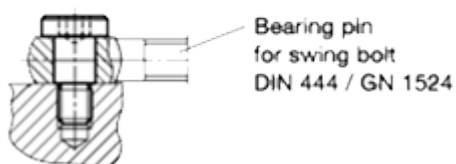

Article number: 207321M567NI

Description: E+G Shoulder screw
GN 732.1-M5-6-7-NI

Measures

Application example

d_1	= M 5
d_2	= 6 -0.03/-0.05
d_3	= 12
$l_1 + 0.20/+0.13$	= 7
l_2	= 7
l_3	= 3
s	= 3
Weight in (g)	= 5